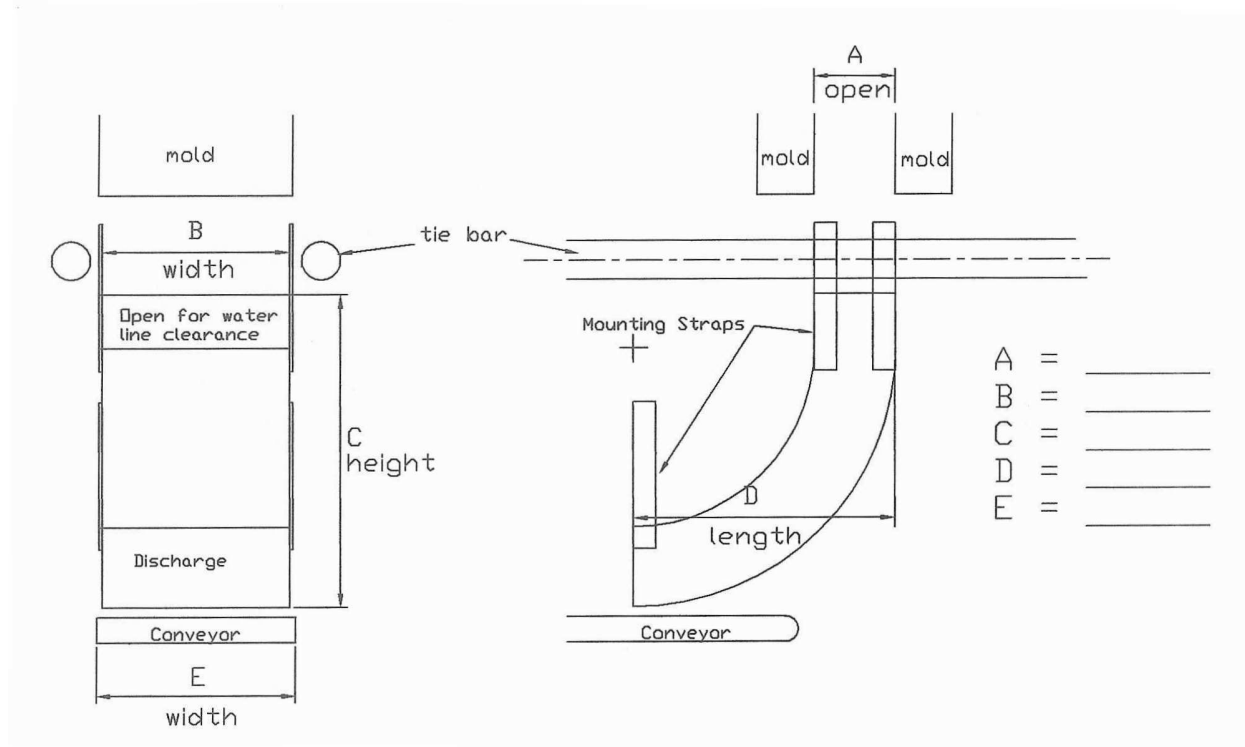

IPS - Soft Drop Mold Chute Specification Sheet

| IPS Model # | Mold Open | Mold Width | Chute Height | Chute Length | IPS Model # | Mold Open | Mold Width | Chute Height | Chute Length |
|-------------|------------|------------|--------------|--------------|-------------|------------|-------------|--------------|--------------|
| | A | B | C | D | | A | B | C | D |
| SD-25 | 10" - 25cm | 14" - 35cm | 22" - 56cm | 24" - 61cm | SD-70 | 24" - 61cm | 32" - 81cm | 31" - 79cm | 42" - 107cm |
| SD-30 | 11" - 28cm | 16" - 40cm | 23" - 58cm | 26" - 66cm | SD-75 | 26" - 66cm | 34" - 86cm | 32" - 81cm | 44" - 112cm |
| SD-35 | 12" - 30cm | 18" - 46cm | 24" - 61cm | 28" - 71cm | SD-80 | 28" - 71cm | 36" - 91cm | 33" - 84cm | 46" - 117cm |
| SD-40 | 13" - 33cm | 20" - 51cm | 25" - 63cm | 30" - 76cm | SD-85 | 23" - 58cm | 38" - 96cm | 34" - 86cm | 48" - 122cm |
| SD-45 | 14" - 35cm | 22" - 56cm | 26" - 66cm | 32" - 81cm | SD-90 | 32" - 81cm | 40" - 102cm | 35" - 89cm | 50" - 127cm |
| SD-50 | 16" - 40cm | 24" - 61cm | 27" - 69cm | 34" - 86cm | SD-95 | 34" - 86cm | 42" - 107cm | 36" - 91cm | 52" - 132cm |
| SD-55 | 18" - 46cm | 26" - 66cm | 28" - 71cm | 36" - 91cm | SD-100 | 36" - 91cm | 44" - 112cm | 37" - 94cm | 56" - 142cm |
| SD-60 | 20" - 51cm | 28" - 71cm | 29" - 74cm | 38" - 96cm | SD-105 | 38" - 96cm | 46" - 117cm | 38" - 96cm | 60" - 152cm |
| SD-65 | 22" - 56cm | 30" - 76cm | 30" - 76cm | 40" - 102cm | | | | | |