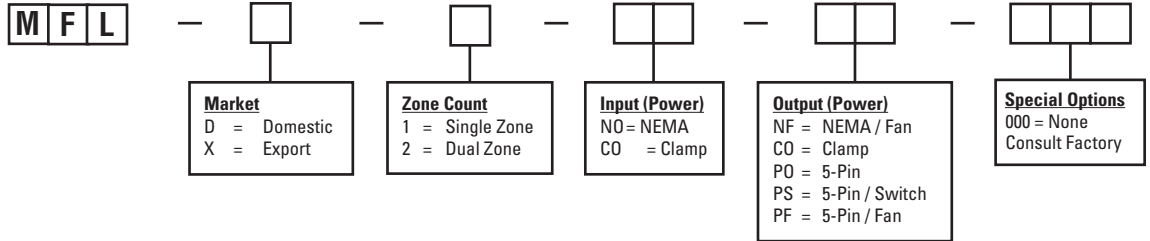

Mainframes for Portable Controllers

MFL Single/Dual Zone Mainframes (15 amps)

Ordering Information

Note: Controller modules not included; mating connector included.

See pages 52 through 59 for IMP, RMA, RMB & RMC control module specifications.

MFH High-Power Single Zone Mainframes (30 amps)

Ordering Information

Note: Controller modules not included.

See pages 52 & 53 for IMP module and pages 51 & 52 for RMC module specifications.

Tri-Zone™ Portable Three-Zone Controller (15 amps)