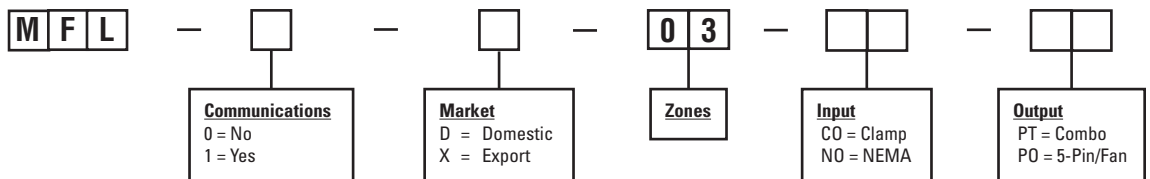

MFH High-Power Single Zone Mainframes (30 amps)

Ordering Information

Note: Controller modules not included.

See pages 52 & 53 for IMP module and pages 51 & 52 for RMC module specifications.

Tri-Zone™ Portable Three-Zone Controller (15 amps)

Ordering Information

Note: Controller modules not included.

See pages 52 through 59 for IMP, RMA, RMB & RMC control module specifications.